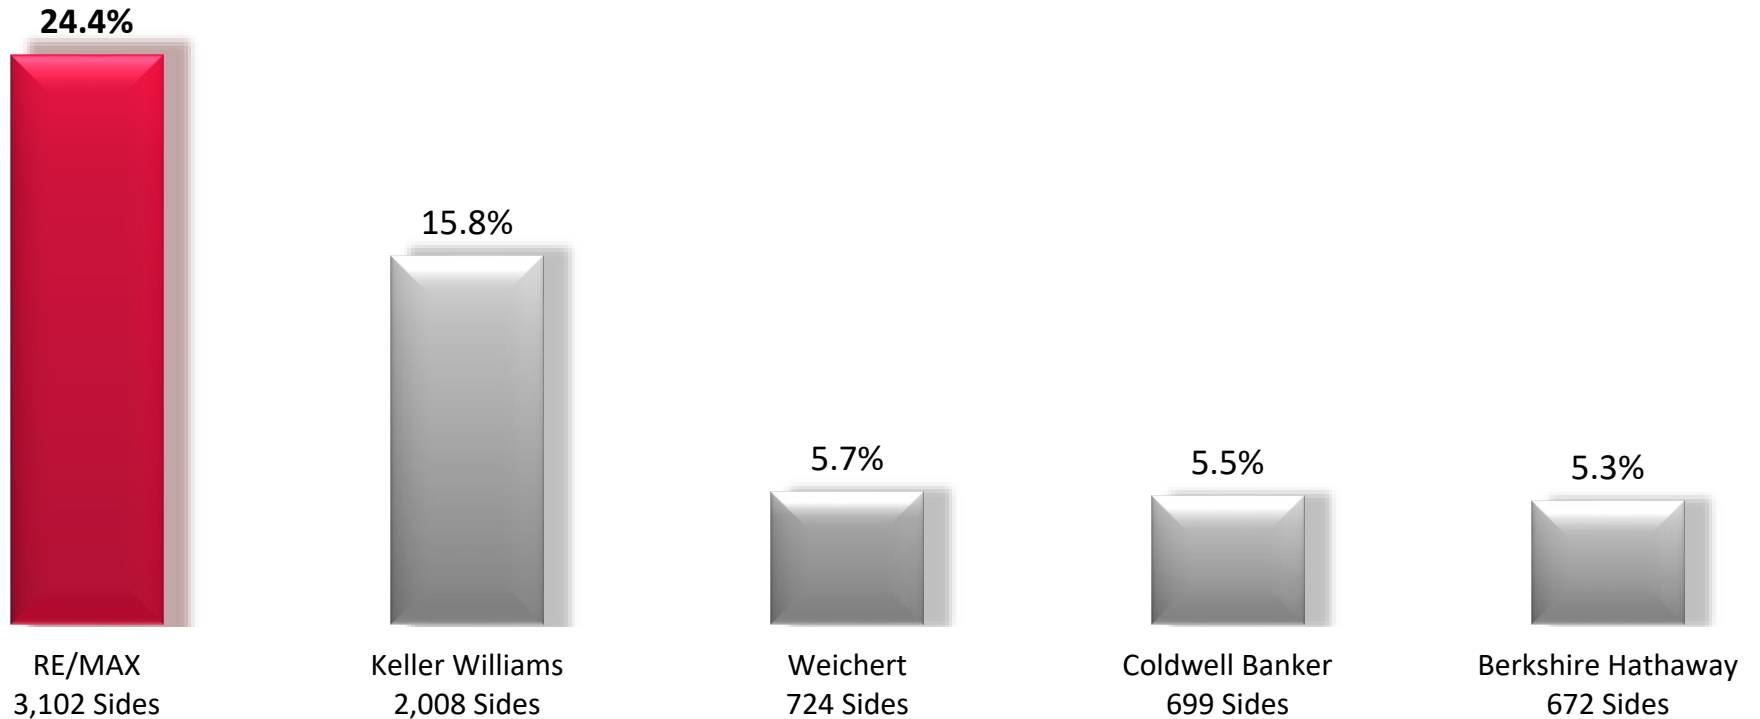

MARKET SHARE

12,697 TOTAL LISTINGS SOLD

Ocean County | RE/MAX New Jersey

January 1, 2021 - December 31, 2021

NOTE: This bar graph combines the "sold" listings of all office locations and independent offices of each multi-office or franchise organization identified, which listings were sold by such organization itself, or with the aid of a cooperating broker, according to data maintained by the Local Board or Multiple Listing Service for the geographic area indicated. The bar graph compares all those listings that were "sold" by each organization during the period 1/1/21-12/31/21. This representation is based in whole or in part on data supplied by MLSs in All of New Jersey. Neither the Associations nor their MLS guarantee or are in any way responsible for its accuracy. Data maintained by the Associations may not reflect all real estate activity in a market. ©2016, RE/MAX, LLC. Each RE/MAX® office is independently owned and operated.