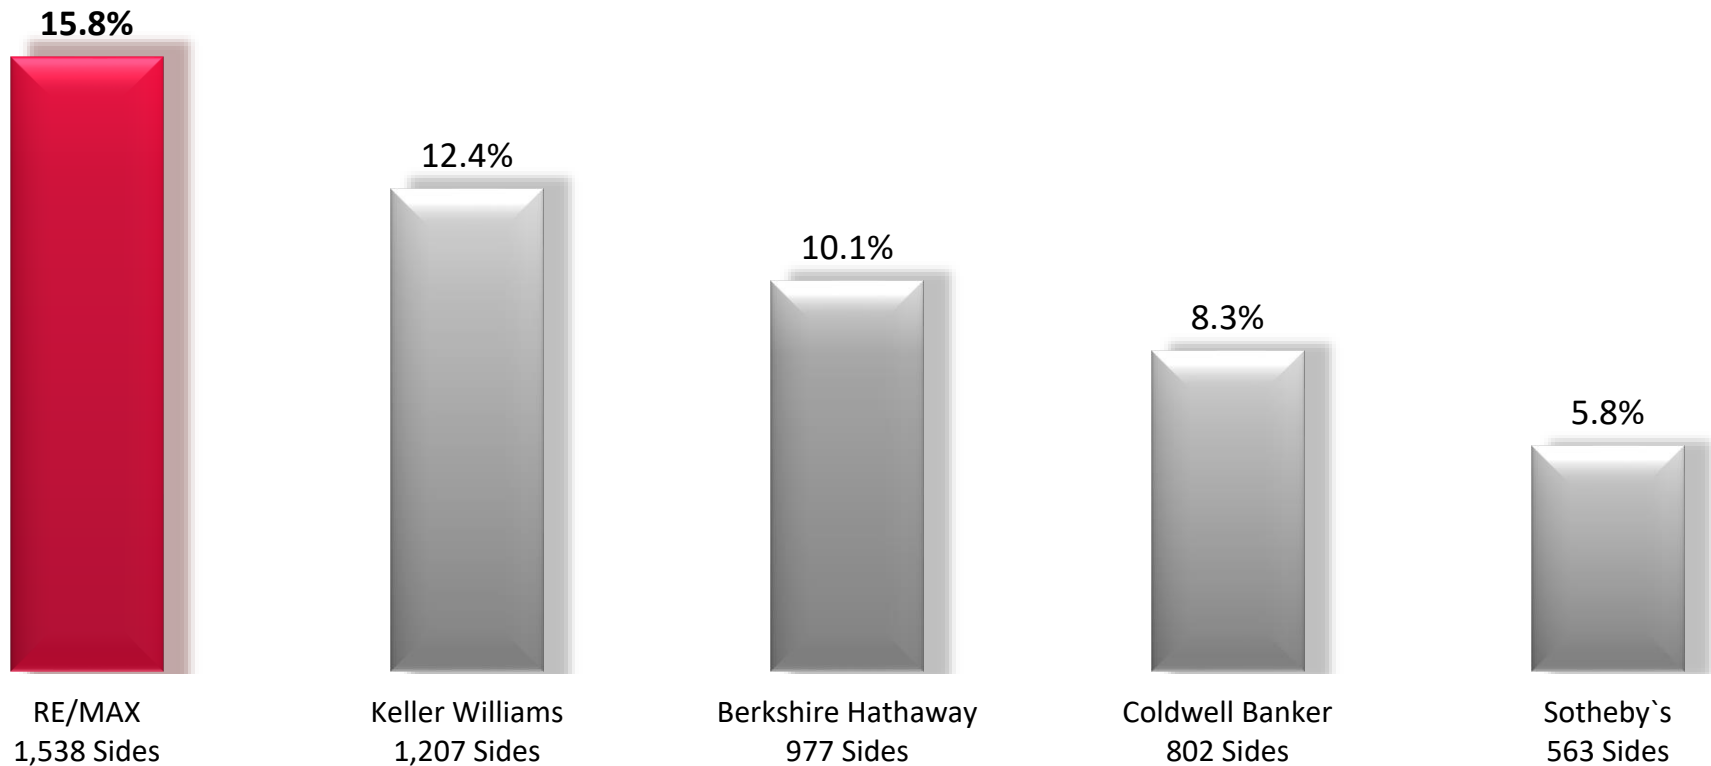

MARKET SHARE

9,721 TOTAL LISTINGS SOLD

Monmouth County | RE/MAX New Jersey

January 1, 2021 - December 31, 2021

NOTE: This bar graph combines the "sold" listings of all office locations and independent offices of each multi-office or franchise organization identified, which listings were sold by such organization itself, or with the aid of a cooperating broker, according to data maintained by the Local Board or Multiple Listing Service for the geographic area indicated. The bar graph compares all those listings that were "sold" by each organization during the period 1/1/21-12/31/21. This representation is based in whole or in part on data supplied by MLSs in All of New Jersey. Neither the Associations nor their MLS guarantee or are in any way responsible for its accuracy. Data maintained by the Associations may not reflect all real estate activity in a market. ©2016, RE/MAX, LLC. Each RE/MAX® office is independently owned and operated.